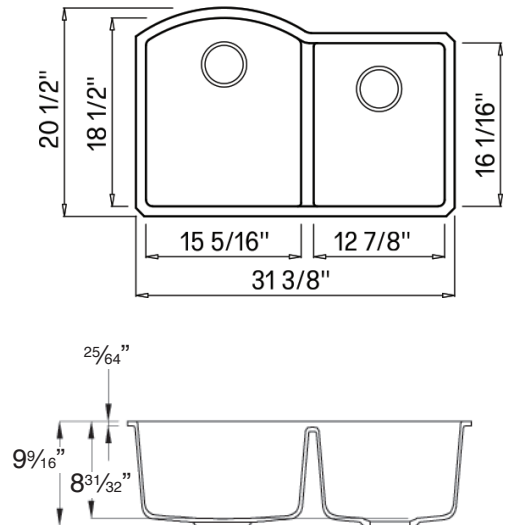

FEATURES

- 31³/₈" x 20¹/₂" x 9¹/₂" double bowls. D-shape large bowl.
- Under counter mount kitchen sink. The rim of the sink is under neath the countertop.
- Transolid silQ®granite sinks are by made with the union of natural granite and acrylic resin. The result gives our sinks high resistance to high temperatures, scratches, dents and chips, as well as impacts and violent shocks.
- The non-porous surface is resistant to bacteria growth and reduces the need for cleaning with harsh chemicals and is 100% food safe.
- Lifetime Limited Residential Warranty

Specified Model

Model	AUDD3120
Overall Dimensions	L31 ³ / ₈ " x W20 ¹ / ₂ " x D9 ¹ / ₂ "
Left Bowl Dimensions	L15 ⁵ / ₁₆ " x W18 ¹ / ₂ " x D8 ¹³ / ₁₆ "
Right Bowl Dimensions	L12 ⁷ / ₈ " x W16 ¹ / ₁₆ " x D8 ¹³ / ₁₆ "
Faucet Holes	0
Shipping Weight	53 lbs.
Material	silQ®granite
Installation	under counter mounted
Required	2 basket strainers not supplied